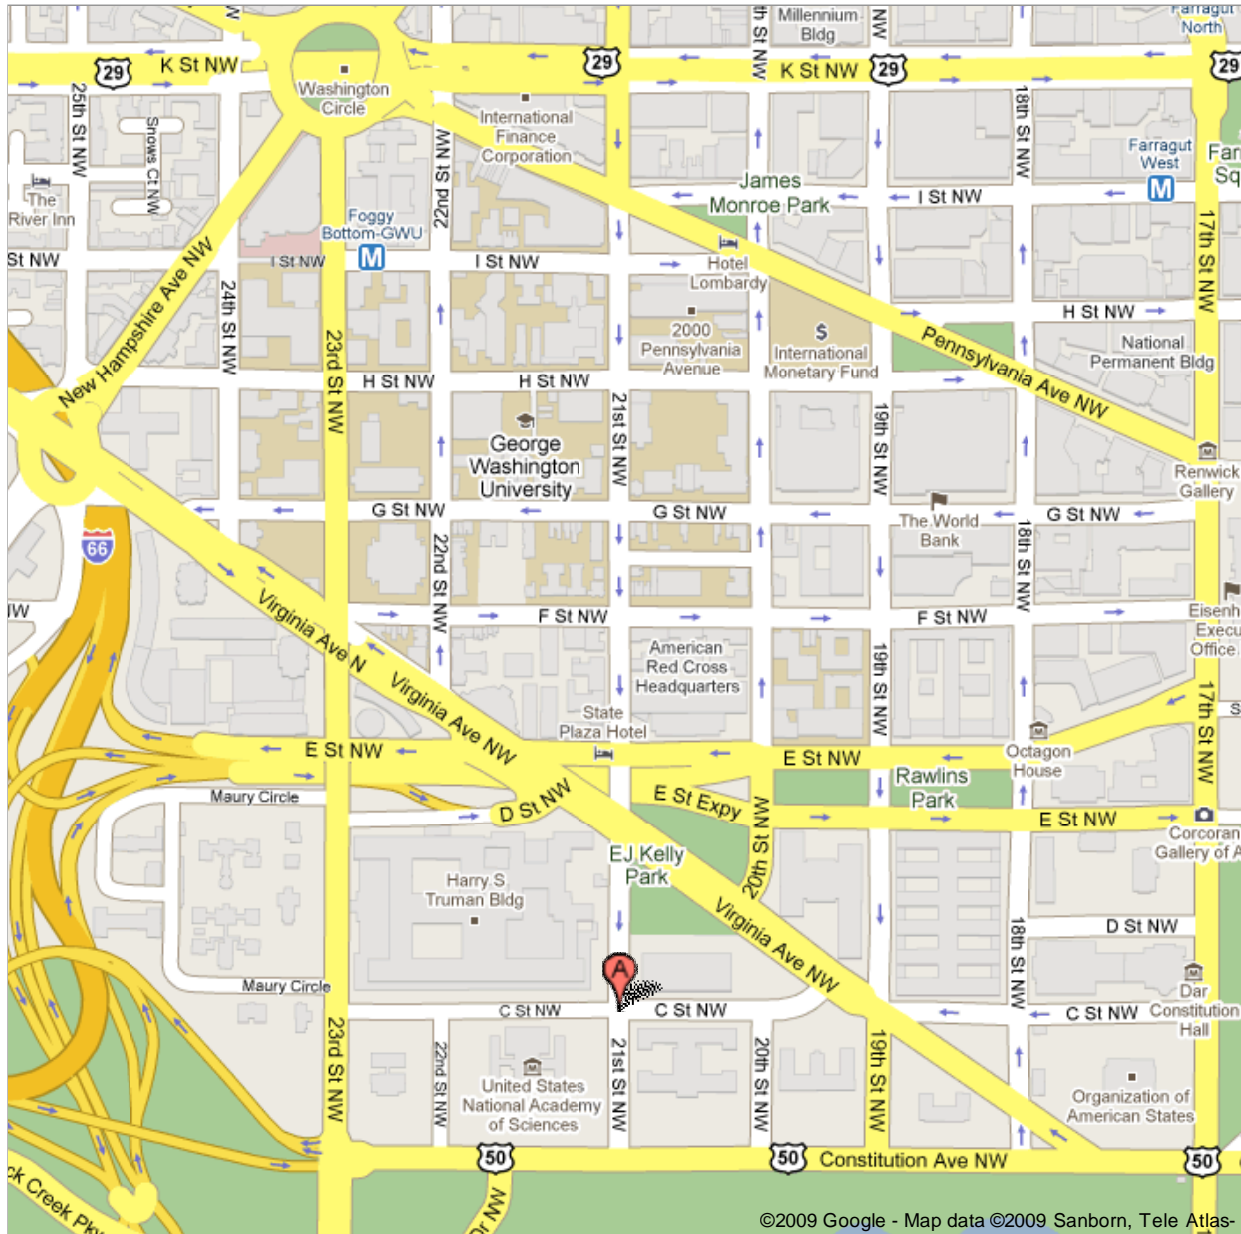

Get Google Maps on your phone
Text the word "GMAPS" to 466453

- A. National Research Council
2100 C St NW, Washington, DC -
(202) 358-1712